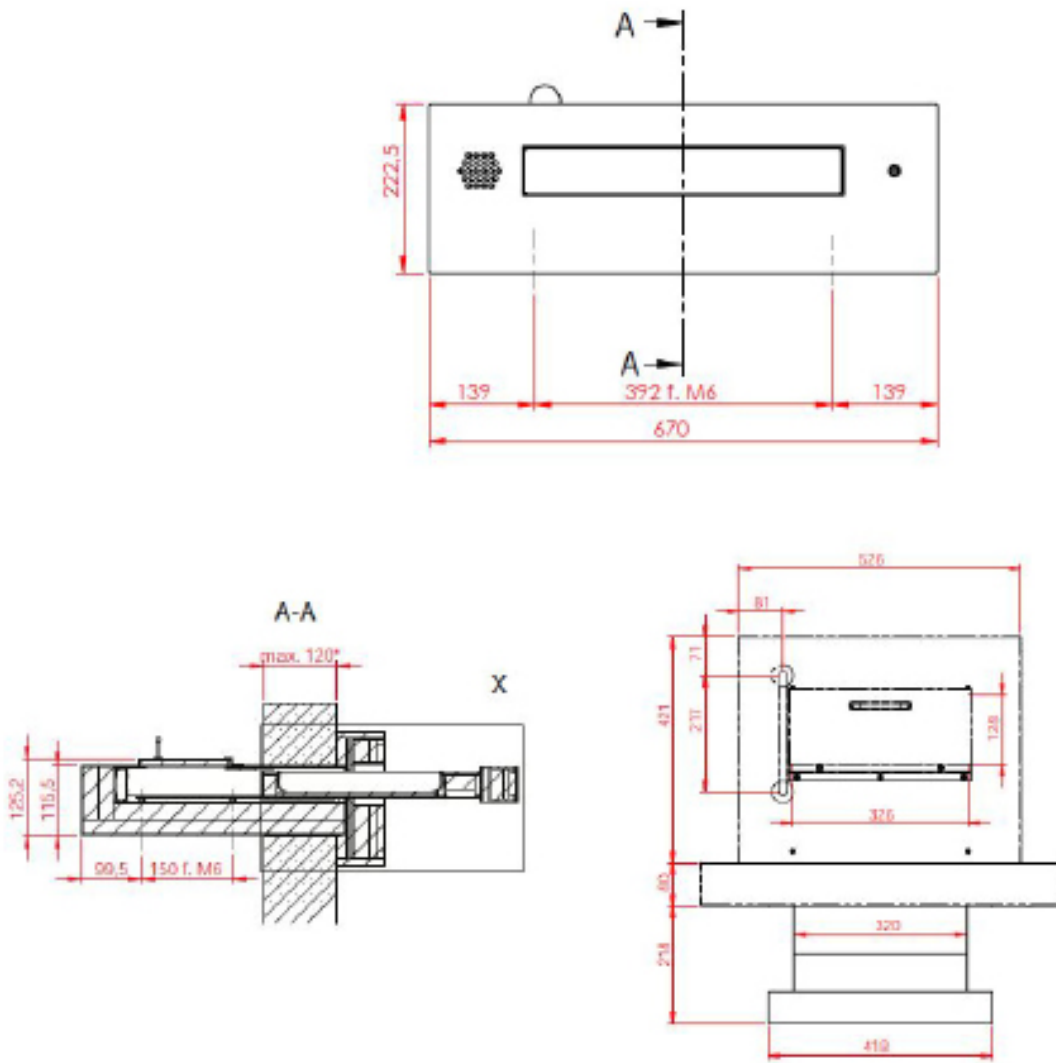

TECHNICAL DRAWINGS