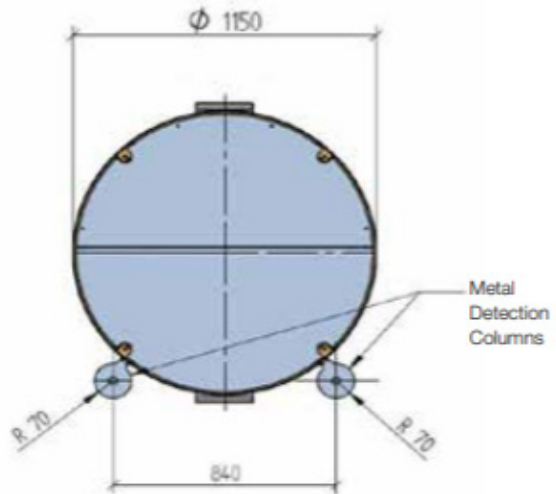

WE ARE FULLY ACCREDITED

+44 (0) 1322 223 233

sales@safetell.co.uk safetell.co.uk

Safetell

SECURITY | MAINTENANCE