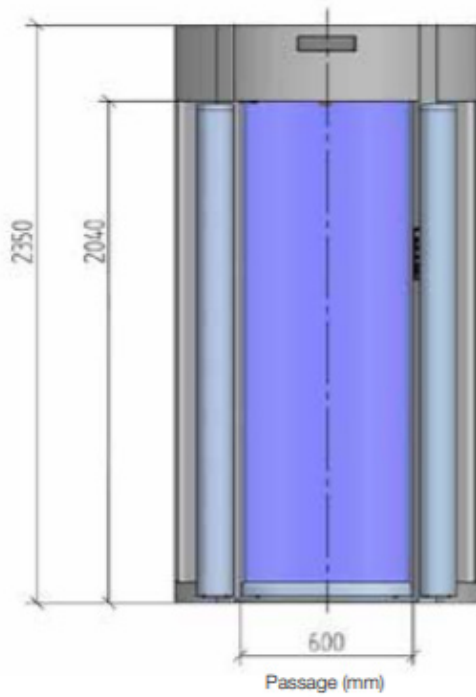

WE ARE FULLY ACCREDITED

+44 (0) 1322 223 233

sales@safetell.co.uk safetell.co.uk

Safetell

SECURITY | MAINTENANCE