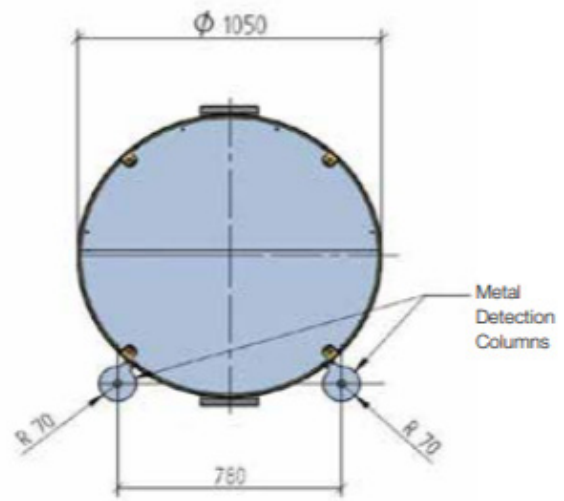

WE ARE FULLY ACCREDITED

+44 (0) 1322 223 233

sales@safetell.co.uk safetell.co.uk

Safetell

SECURITY | MAINTENANCE