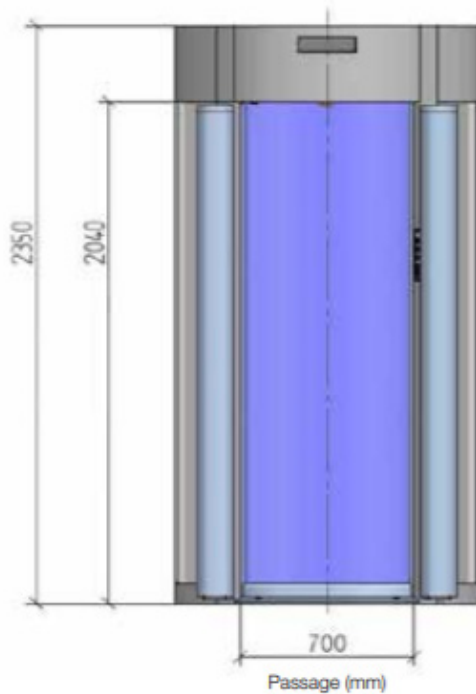

WE ARE FULLY ACCREDITED

+44 (0) 1322 223 233

sales@safetell.co.uk safetell.co.uk

Safetell

SECURITY | MAINTENANCE