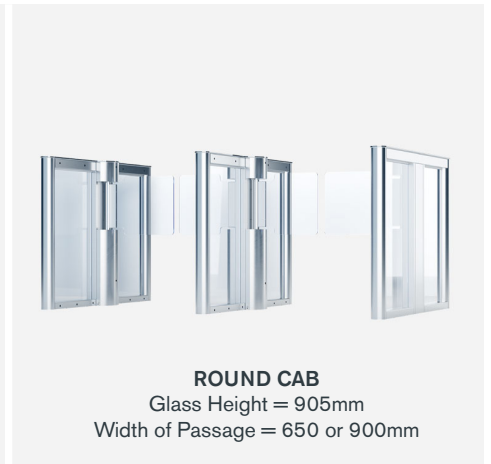

DIMENSIONS (mm)

Width: 1279
Depth: 1296
Height: 1013 or 1032
Width of passage: 650 or 800 or 900
Glass height: 905 or 1303

CONSTRUCTION

Simplified fixing to a foundation due to glued anchor bolts (anchors not included)

GALVANISED + RAL

RAL 5010

RAL 9003

RAL 7016

SQUARE CAB

Glass Height = 905mm
Width of Passage = 650 or 900mm

SQUARE CAB

Glass Height = 1303mm
Width of Passage = 650 or 900mm

ROUND CAB

Glass Height = 905mm
Width of Passage = 650 or 900mm

ROUND CAB

Glass Height = 1303mm
Width of Passage = 650 or 900mm

TWO TONE SQUARE CAB

Glass Height = 905mm
Width of Passage = 800 or 900mm

WE ARE FULLY ACCREDITED