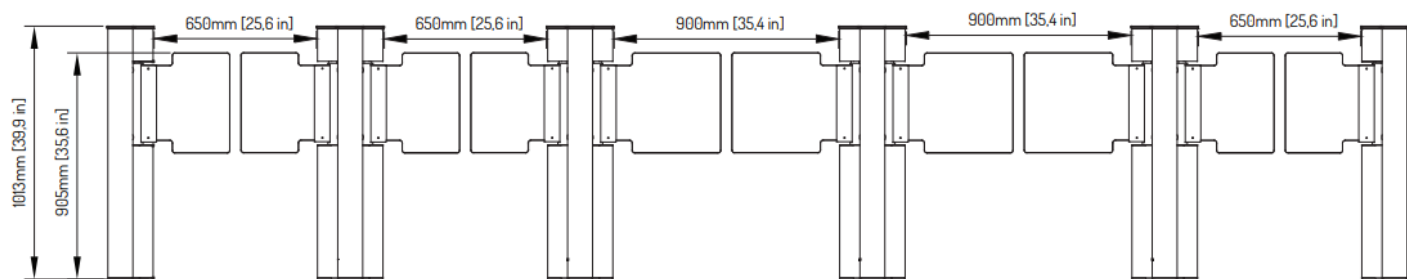

TECHNICAL DRAWINGS