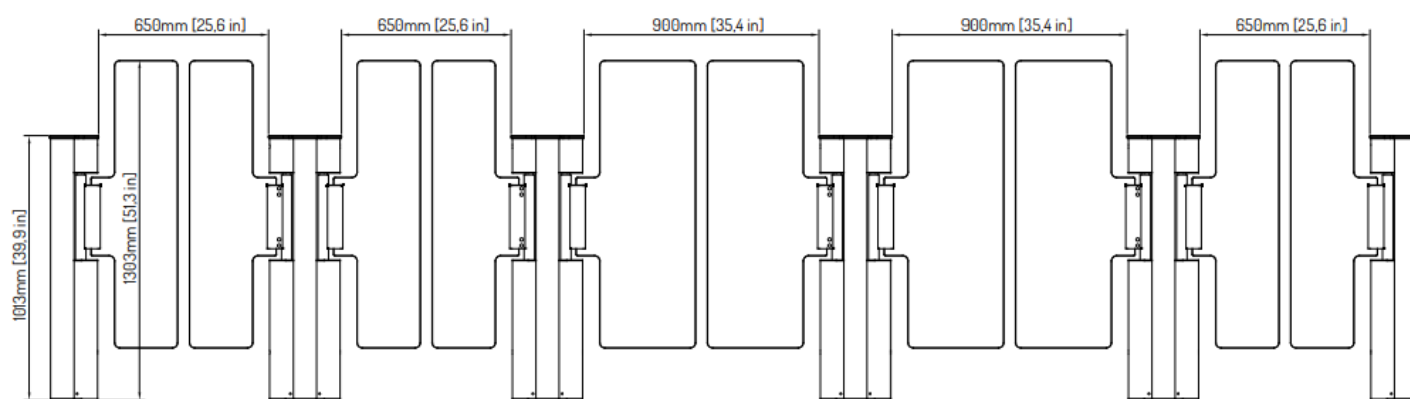

TECHNICAL DRAWINGS