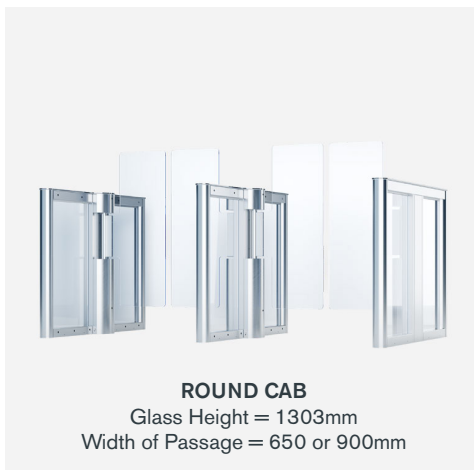

DIMENSIONS (mm)

Width: 1279
Depth: 1296
Height: 1013 or 1032
Width of passage: 650 or 800 or 900
Glass height: 905 or 1303

CONSTRUCTION

Simplified fixing to a foundation due to glued anchor bolts (anchors not included)

GALVANISED + RAL

RAL 5010

RAL 9003

RAL 7016

SQUARE CAB

Glass Height = 905mm
Width of Passage = 650 or 900mm

SQUARE CAB

Glass Height = 1303mm
Width of Passage = 650 or 900mm

ROUND CAB

Glass Height = 905mm
Width of Passage = 650 or 900mm

ROUND CAB

Glass Height = 1303mm
Width of Passage = 650 or 900mm

TWO TONE SQUARE CAB

Glass Height = 905mm
Width of Passage = 800 or 900mm

WE ARE FULLY ACCREDITED