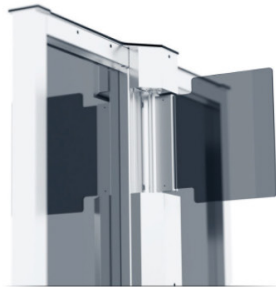

FINISHES

DARK GREY

Glass Height = 905mm
Width of Passage = 650 or 900mm

Glass Height = 1303mm
Width of Passage = 650 or 900mm

Glass Height = 905mm
Width of Passage = 650 or 900mm

Glass Height = 1303mm
Width of Passage = 650 or 900mm

Glass Height = 905mm
Width of Passage = 800 or 900mm

WE ARE FULLY ACCREDITED

+44 (0) 1322 223 233

Safetell
SECURITY | MAINTENANCE