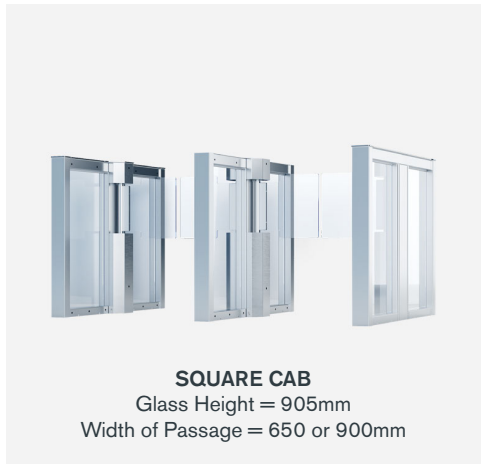

DIMENSIONS (mm)

Width: 1279
Depth: 1296
Height: 1013 or 1032
Width of passage: 650 or 800 or 900
Glass height: 905 or 1303

CONSTRUCTION

Simplified fixing to a foundation due to glued anchor bolts (anchors not included)

GALVANISED + RAL

RAL 5010

RAL 9003

RAL 7016

SQUARE CAB

Glass Height = 905mm
Width of Passage = 650 or 900mm

SQUARE CAB

Glass Height = 1303mm
Width of Passage = 650 or 900mm

ROUND CAB

Glass Height = 905mm
Width of Passage = 650 or 900mm

ROUND CAB

Glass Height = 1303mm
Width of Passage = 650 or 900mm

TWO TONE SQUARE CAB

Glass Height = 905mm
Width of Passage = 800 or 900mm

WE ARE FULLY ACCREDITED