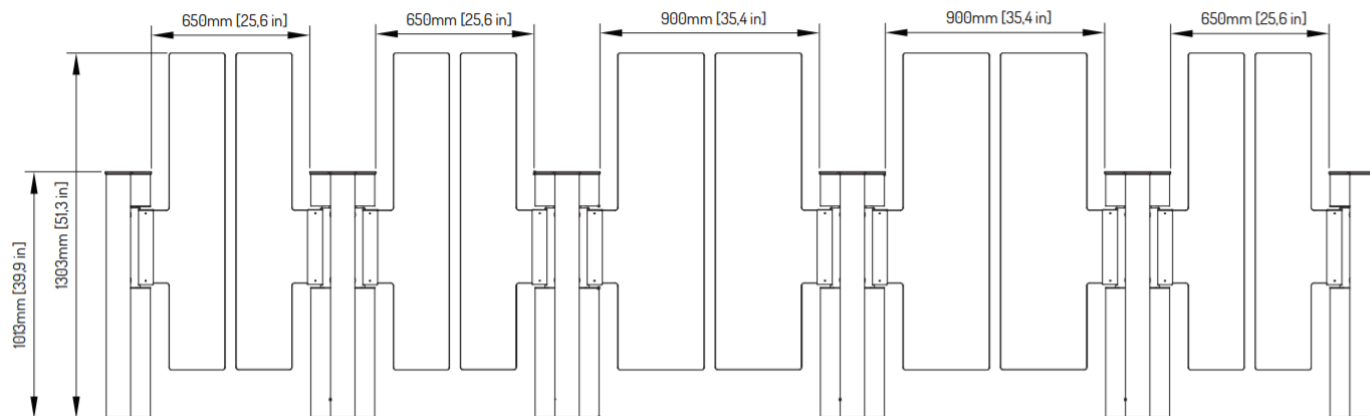

TECHNICAL DRAWINGS