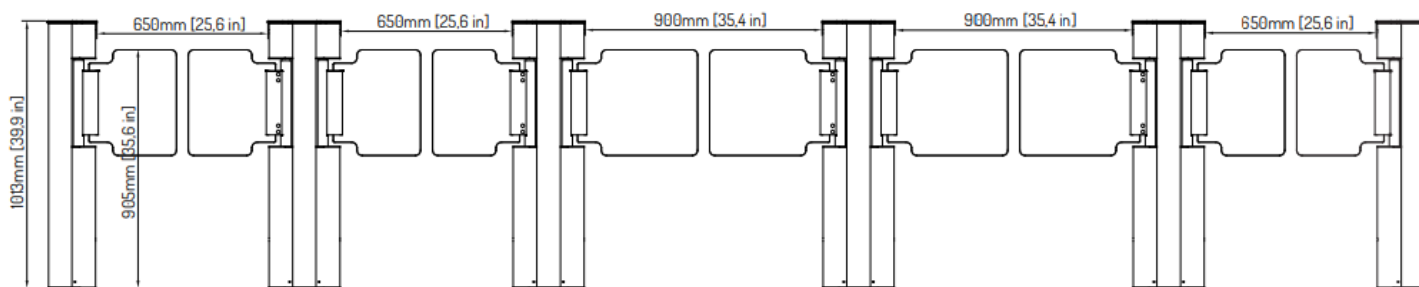

TECHNICAL DRAWINGS