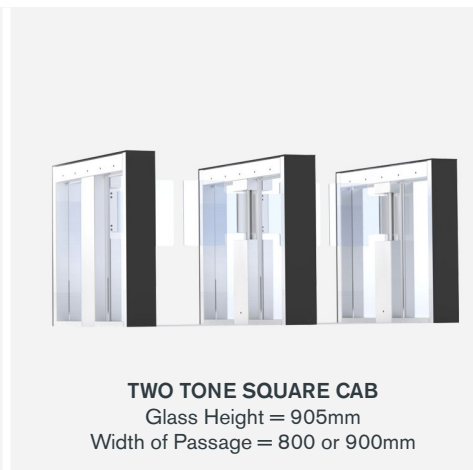

DIMENSIONS (mm)

Width: 1279
Depth: 1296
Height: 1013 or 1032
Width of passage: 650 or 800 or 900
Glass height: 905 or 1303

CONSTRUCTION

Simplified fixing to a foundation due to glued anchor bolts (anchors not included)

GALVANISED + RAL

RAL 5010

RAL 9003

RAL 7016

SQUARE CAB

Glass Height = 905mm
Width of Passage = 650 or 900mm

SQUARE CAB

Glass Height = 1303mm
Width of Passage = 650 or 900mm

ROUND CAB

Glass Height = 905mm
Width of Passage = 650 or 900mm

ROUND CAB

Glass Height = 1303mm
Width of Passage = 650 or 900mm

TWO TONE SQUARE CAB

Glass Height = 905mm
Width of Passage = 800 or 900mm

WE ARE FULLY ACCREDITED