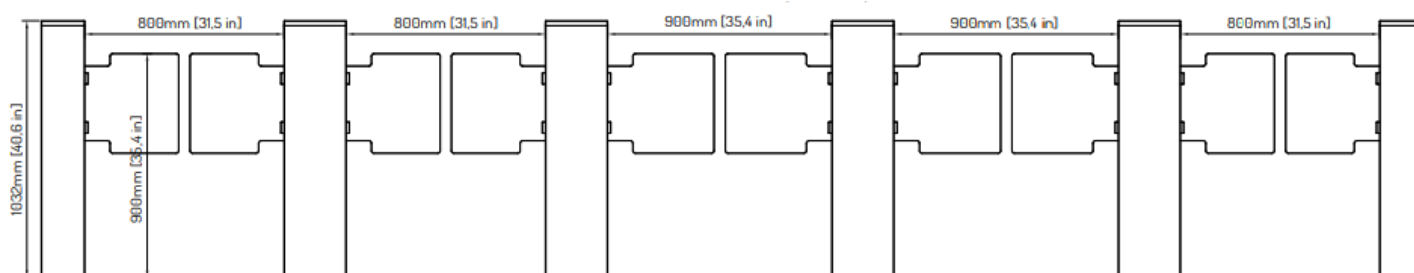

TECHNICAL DRAWINGS