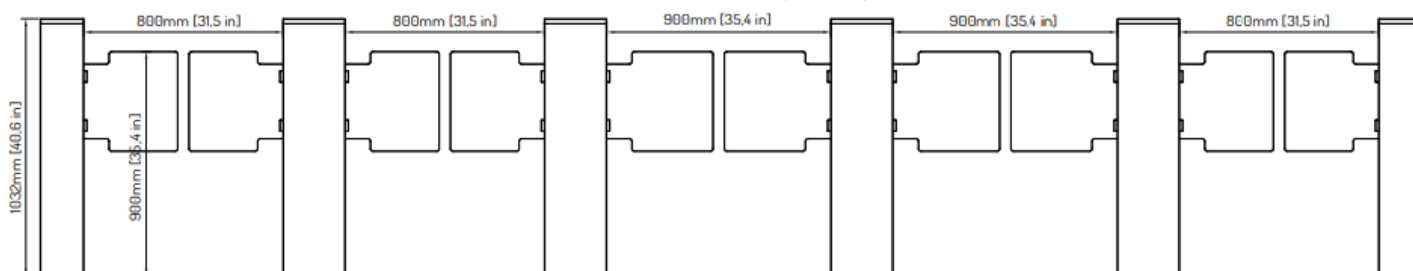

DIMENSIONS (mm)

Width of passage: 800-900

Glass height: 900

CONSTRUCTION

Simplified fixing to a foundation due to glued anchor bolts (anchors not included)

DATASHEET

SPEED GATES

GT-2 | GT-3 | GT-4

TECHNICAL DRAWINGS

GT-2

GT-2-1300

GT-3

GT-3-1300

GT-4

FINISHES

CLEAR