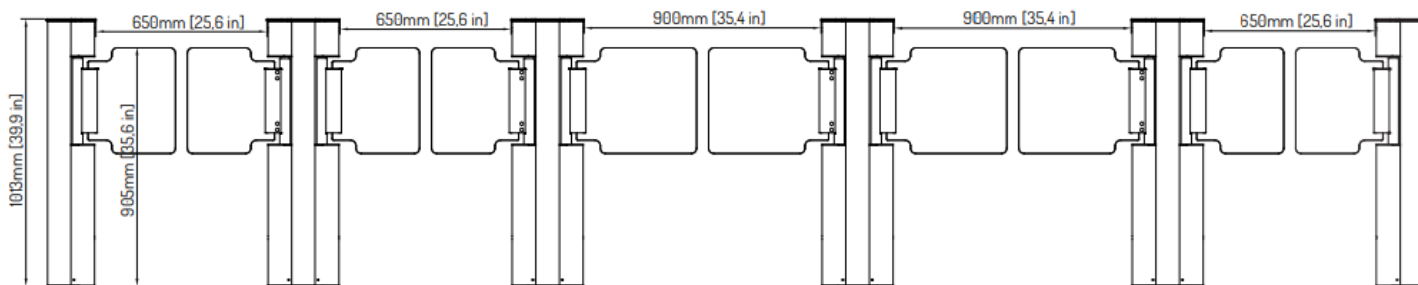

DIMENSIONS (mm)

Width of passage: 800-900

Glass height: 900

CONSTRUCTION

Simplified fixing to a foundation due to glued anchor bolts (anchors not included)

DATASHEET

SPEED GATES

GT-2 | GT-3 | GT-4

TECHNICAL DRAWINGS

GT-2

GT-2-1300

GT-3

GT-3-1300

GT-4

FINISHES

CLEAR