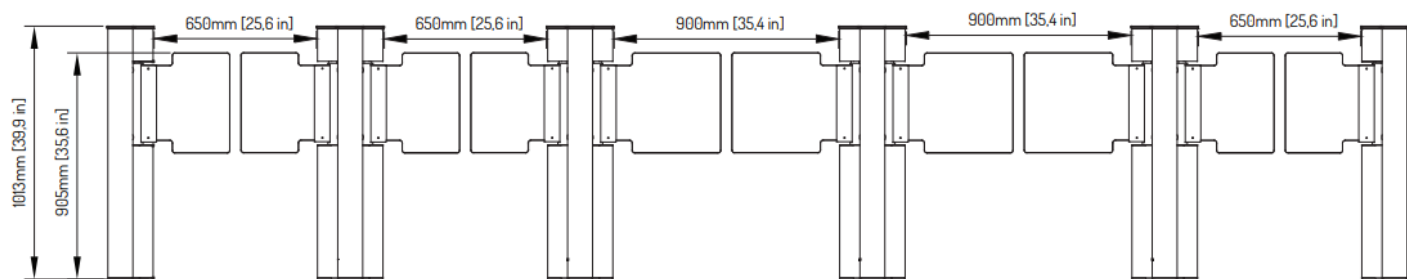

TECHNICAL DRAWINGS

GT-2