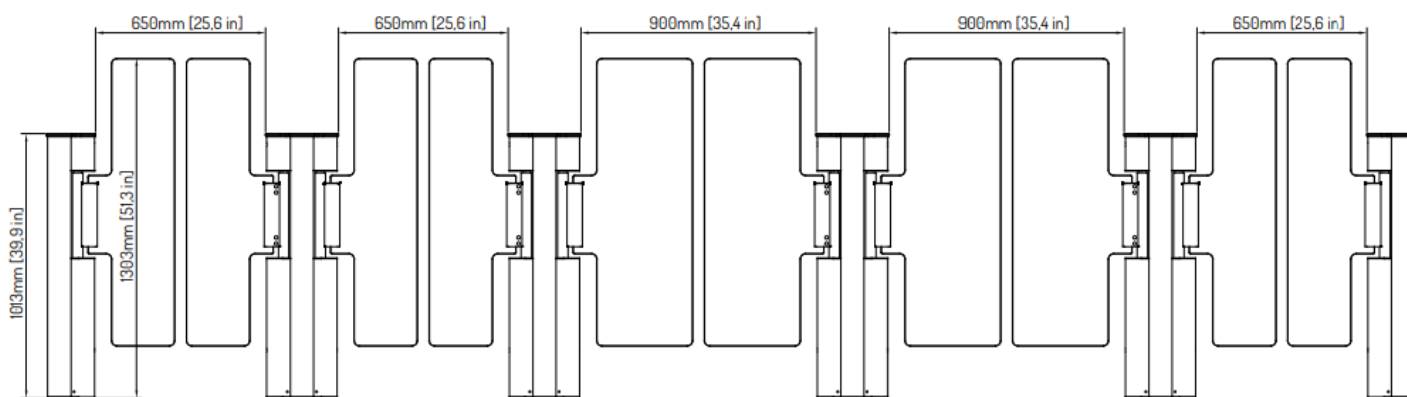

DIMENSIONS (mm)

Width of passage: 800-900

Glass height: 900

CONSTRUCTION

Simplified fixing to a foundation due to glued anchor bolts (anchors not included)

DATASHEET

SPEED GATES

GT-2 | GT-3 | GT-4

TECHNICAL DRAWINGS

GT-2

GT-2-1300

GT-3

GT-3-1300

GT-4

FINISHES

CLEAR