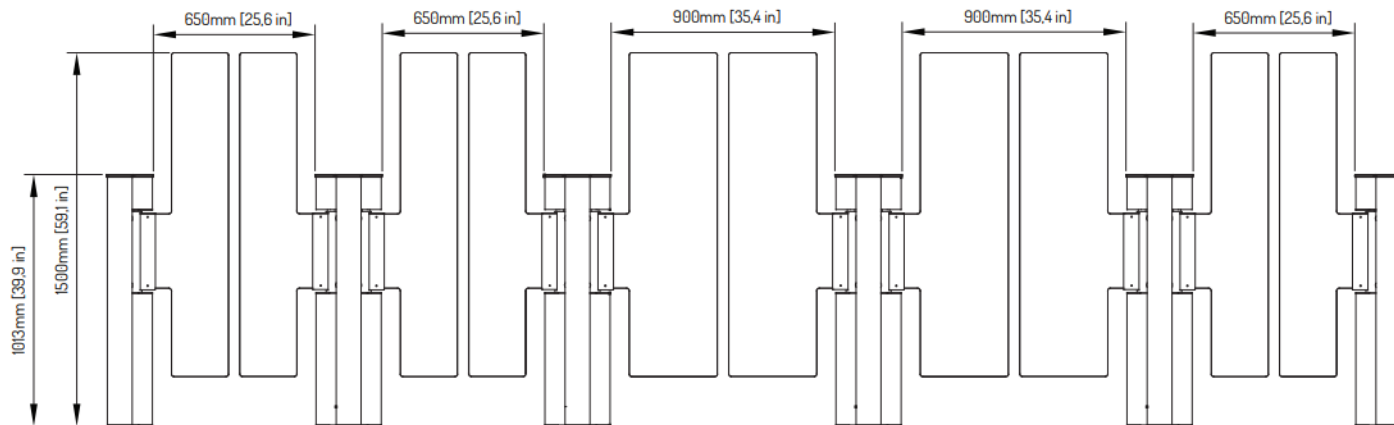

DIMENSIONS (mm)

Width of passage: 800-900

Glass height: 900

CONSTRUCTION

Simplified fixing to a foundation due to glued anchor bolts (anchors not included)

DATASHEET

SPEED GATES

GT-2 | GT-3 | GT-4

TECHNICAL DRAWINGS

GT-2

GT-2-1300

GT-3

GT-3-1300

GT-4

FINISHES

CLEAR