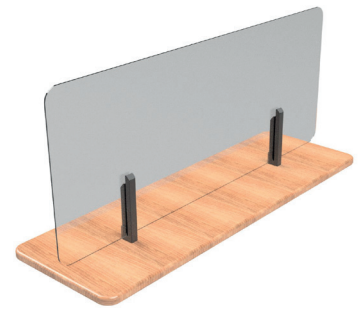

## DESK GUARD

Safetell Desk Guards are a high-quality screening system for desks. They are designed to protect staff working in office environments and to help maintain social distancing measures. We can provide a solution for any working environment.

### OPTIONAL

- Clamping and free-standing options available so no damage is made to counter surface
- Available in opaque/translucent acrylic

CLAMP

SCREW

REAR CLAMP INSTALLATION

FREE STANDING

SERVICE &  
MAINTENANCE  
AVAILABLE