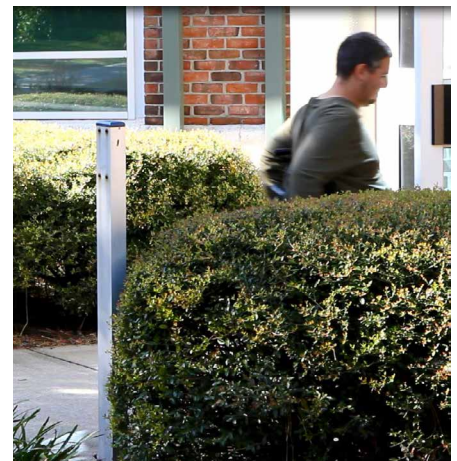

Safetell provides solutions for virtually all types of doors and door frames.

A wide range of 'pushbutton' activators are available, including through glass proximity and stainless steel vandal resistant post types.

Safetell can provide remote locking / opening solutions to suit operational requirement typically for staff to open or lock a door at a button press.

Safetell Offers

- Free assessment of installation locations in accordance with BSEN16005
- The capability for medium and large installation programmes
- Safetell is an ADSA accredited company
- Nationwide coverage
- 24/7 helpdesk and support services
- Maintenance contracts available after warranty period expiry

Additional Safetell Capability

- Access control systems and repair services
- CCTV systems and repair services
- Supply and installation of bullet resistant and attack resistant, doors, glazing, walls, counterwork, bulk transfer units, cashier safes, tills, and other equipment.

FEATURES

- High quality systems for high street commercial use
- Provides assistance to your customers that need it
- Solutions to suit corporate and premises requirement
- Free installation location assessment
- Nationwide coverage

APPLICATIONS

- Banks, building societies
- Retail stores
- Hospitals, healthcare centres
- GP surgeries
- Government offices
- Railway ticket offices

Tel: 01322 22 32 33

Email: sales@safetell.co.uk Web: www.safetell.co.uk

Safetell, 46 Fawkes Avenue, Dartford, Kent DA1 1JQ

VER: 25/02/2015

Safetell

SAFETY SECURITY PROTECTION