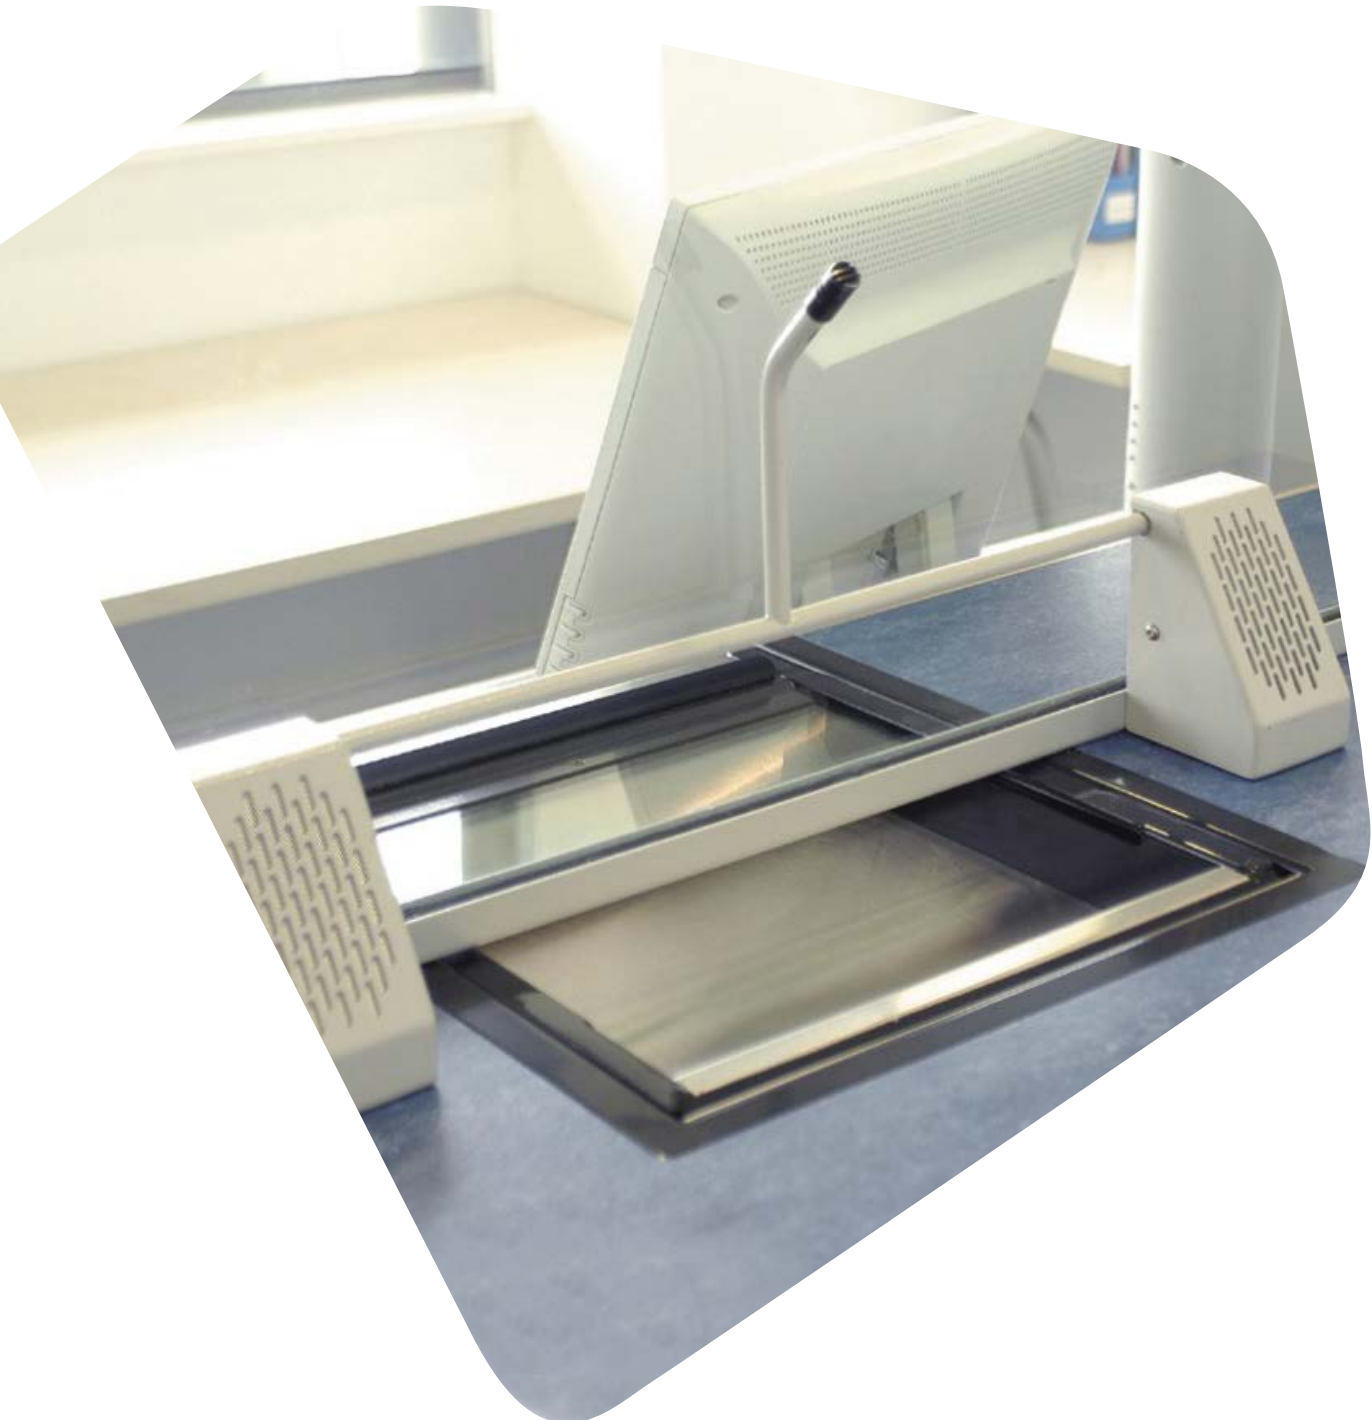

Safetell

SAFETY SECURITY PROTECTION

Speech Transfer System

Speech Transfer System – Bridgebar Type

Introduction

Safetell bridgebar speech transfer and glass intercom systems provide hands-free, electronic two way speech transfer between public and staff, who are separated by security glazing.

Both public and staff positions are equipped with microphone and loudspeaker for clear communication.

The staff microphone has a mute feature to prevent the system from transmitting staff speech when not desired.

Each system is supplied with its own power supply with standard 3-pin plug, staff amplifier with volume adjustment, induction loop aerial and label to accommodate those members of the public utilizing hearing aids.

The bridgebar system includes directional public microphone for superior transmission of public speech.

The staff side microphone and speaker unit is equipped with a flexible goose neck for staff comfort.