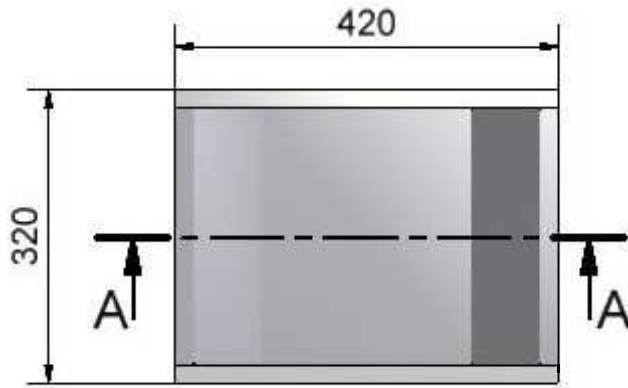

Safetell Cash Scoops— sizes & counter cut out

INTERNAL HEIGHTS:
40mm, 75mm & 110mm

OVERALL HEIGHTS:
50mm, 85mm & 120mm

A-A (1 : 8)

SUGGESTED
CUT-OUT PROFILE