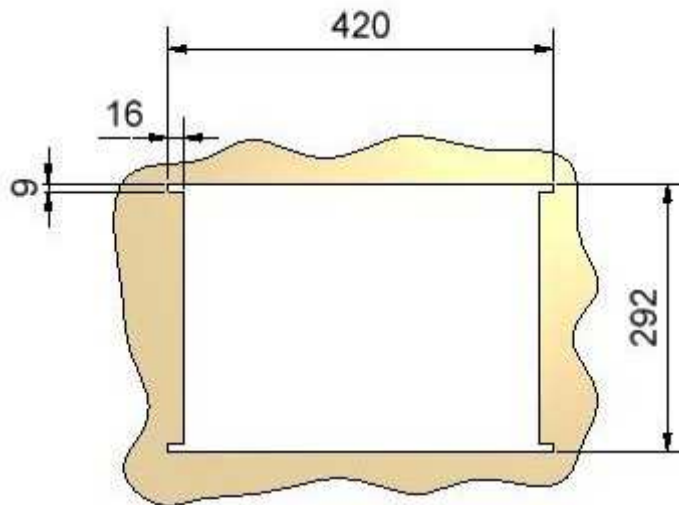

Safetell Cash Scoops— sizes & counter cut out

INTERNAL HEIGHTS:
40mm, 75mm & 110mm

OVERALL HEIGHTS:
50mm, 85mm & 120mm

A-A (1 : 8)

SUGGESTED
CUT-OUT PROFILE