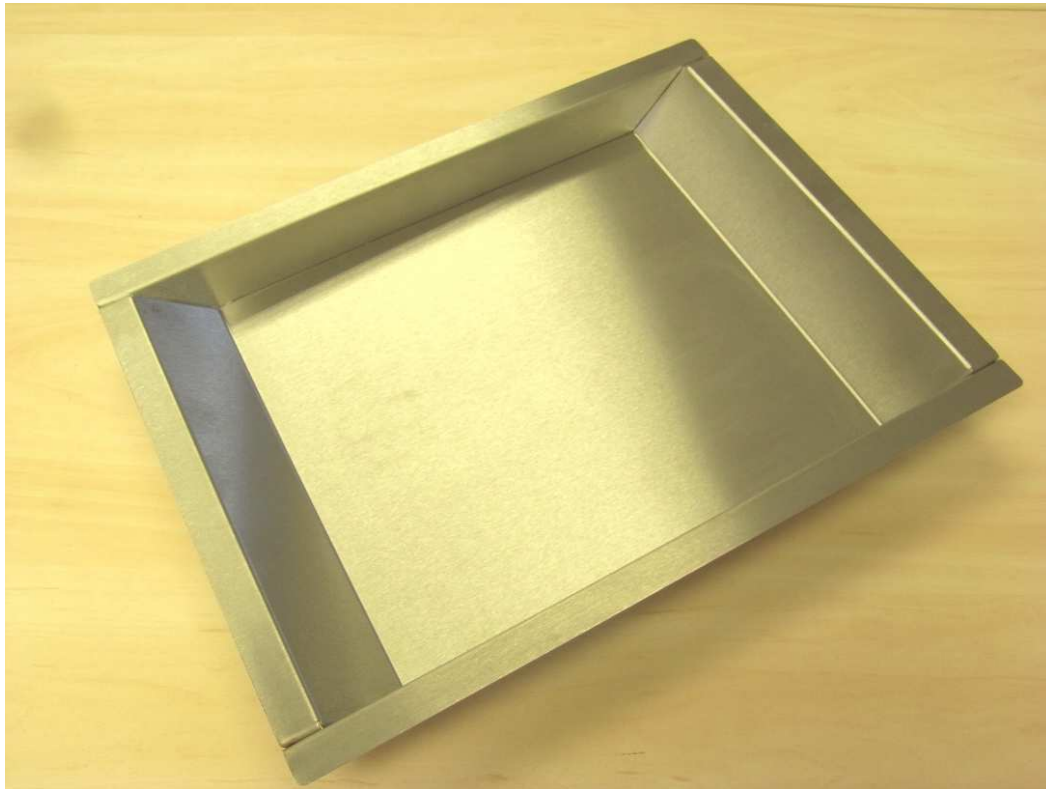

Safetell Cash Scoops

Benefits of Safetell Cash Scoops include:

- Low cost.
- Stainless steel, grained finish.
- Three standard depths available.
- Customer specified sizes available for volume purchases.
- Safetell can supply speech transfer systems, counterwork, anti-physical attack or bullet resistant glazing systems.

Safetell Cash Scoops— sizes & counter cut out

INTERNAL HEIGHTS:
40mm, 75mm & 110mm

OVERALL HEIGHTS:
50mm, 85mm & 120mm

A-A (1 : 8)

SUGGESTED
CUT-OUT PROFILE